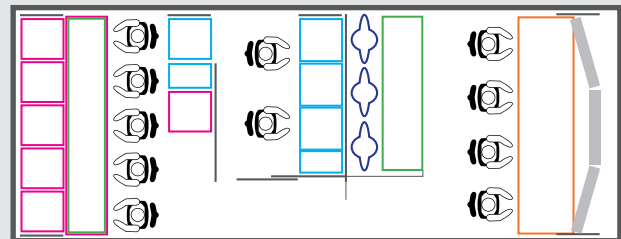

OB1 is an HD/SD vehicle that can be easily configured for any sport, music or entertainment event. OB1 is based over GVG XTEN-DD video switcher and YAMAHA M7CL digital audio mixer which delivers 5.1 surround sound.

PRODUCTION AREA

- 1 row of production desk
- Monitorwall:
- 8 x LCD monitors with Apantac multiview (up to 32 windows)
- 2 x 24" FULL HD JVC
- 9 x 7" LCD TAMUZ
- Seating for 7 people

CAMERAS

- Up to 12 HD/SD Grass Valley LDK8000 Elite
- **HIGH SPEED CAMERAS**
- GVG LDK8200
- A full range of Canon/Fuji lenses

VISION

- 72x72 Multiformat video router
- 3 JVC DTR-17 HD monitors
- HD instrument LEADER LV7800
- Distribution, conversion & synchronising GVG Gecko & AXON Synapse
- **VIDEO MIXER**
- HD: GVG XTEN-DD HD 4 M/E 54input
- SD: GVG XTEN-DD SD 2 M/E 36input
- 4 DVE
- 4 Ram recorder

VT & EDITING

- 4 XT2 EVS 6 channels
- 4 HD VT recorders (XDCAM, HDCAM, DIGITAL BETACAM and more)

AUDIO

- 48 fader YAMAHA M7CL
- Trilogy Commander 64 ports intercom system
- AXON DOLBY E Encoders
- AXON DOLBY PLII Encoders
- AXON DOLBY E Decoders
- AXON HEB900 embedders
- Monitoring Linear Acoustic AERO.Qc
- Listening system by Genelec
- ISDN Codec - GLENSOUND
- 2 x GSM interface
- **WIRELESS INTERCOM SYSTEM**
- Telex, Motorola basestation and Radios upon request

Travelling dimensions:

- Length: 9.50 mt
- Width: 2.55 mt
- Height: 4 mt
- License Plate: CZ 004 KN
- Gross Weight: 18.000 mtm

Operational dimensions:

- Length: 12 mt
- Width: 4 mt
- Height: 4.5 mt

Power:

- 380/400 volt, 3x63 Amps

PRODUCTION AUDIO VISION